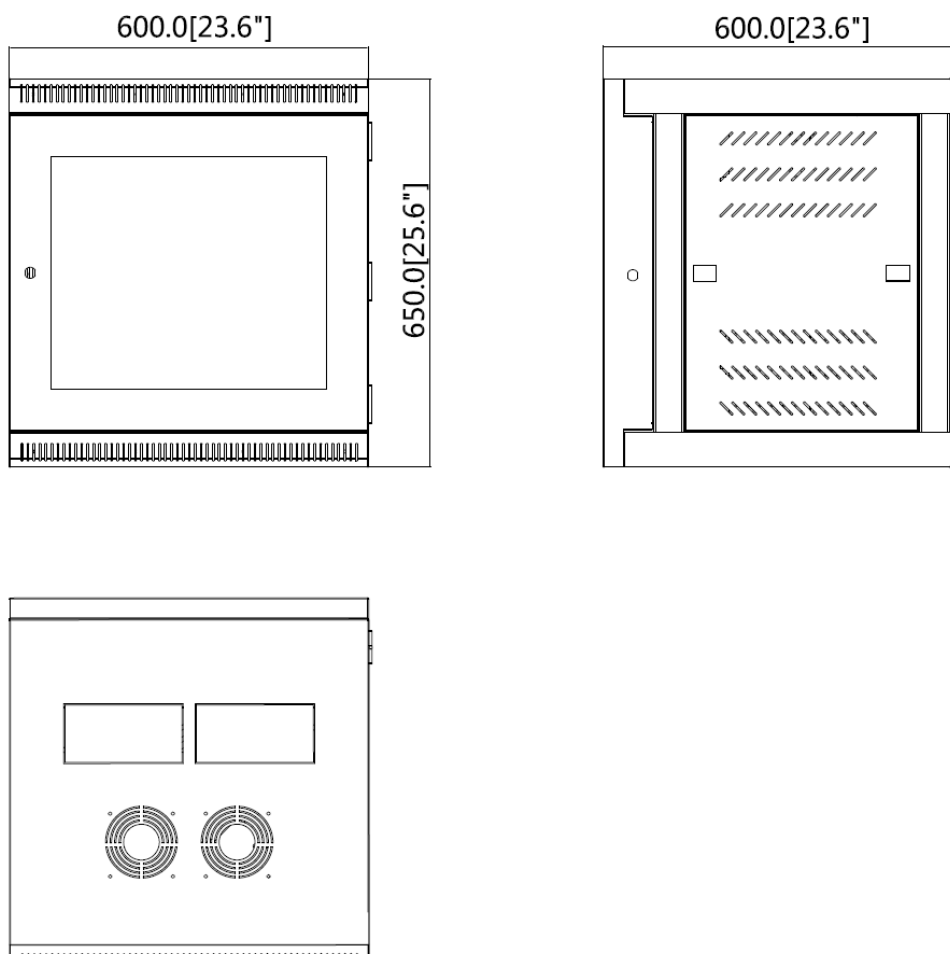

DH-PFC200-12U6D

19" 12U Rack Cabinet

Features

- Neat & Integrated design
- Standard 19" rack
- Support wall mount and plane mount
- The four sides(around) of the cabinet are openable completely, convenient for construction installation and future maintenance

Technical Specifications

Model	DH-PFC200-12U6D
General	
Material	SPCC
Dimension (W x H x D)	600mmx600mmx650mm (23.62"x23.62"x25.59")
Mount	Wall mount, plane mount
Weight	42kg(33.73lb)
Total Load Bearing	80kg(176.37b)
Shaft Load Bearing	40kg(88.18lb)
Color	Black
Operating Temperature	-40°C ~60°C(-40°F ~140°F)
Humidity	<90% RH

Dimensions

Package Information

- 19" 12U rack cabinet *1
- Door key *4(2 front, 2 back)