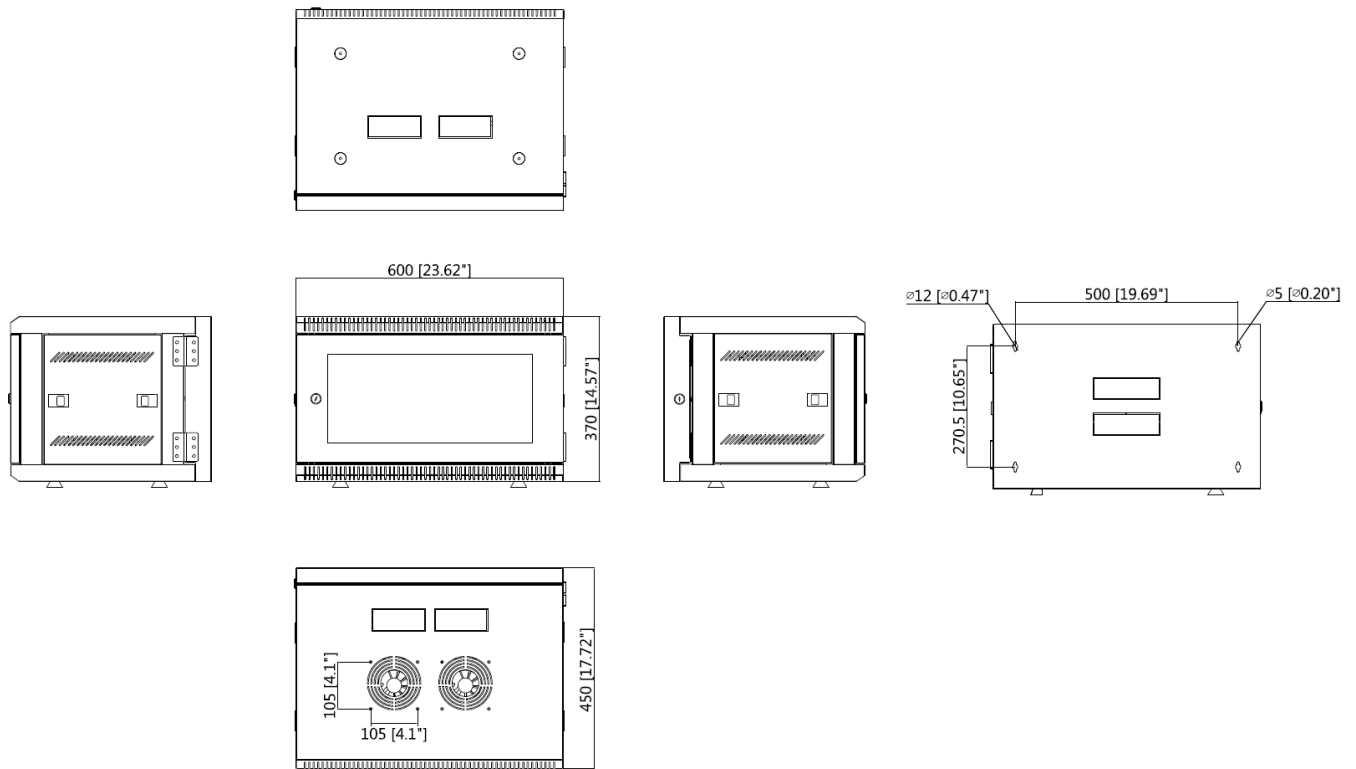

DH-PFC200-6U4D

19" 6U Rack Cabinet

Features

- Neat & Integrated design
- Standard 19" rack
- Support wall mount and plane mount
- The four sides(around) of the cabinet are openable completely, convenient for construction installation and future maintenance

Technical Specifications

Model	DH-PFC200-6U4D
General	
Material	SPCC
Dimension (W x H x D)	600mmx450mmx370mm (23.62"x17.72"x14.57")
Mount	Wall mount, plane mount
Weight	15.3kg(33.73lb)
Total Load Bearing	40kg(88.18lb)
Shaft Load Bearing	40kg(88.18lb)
Color	Black
Operating Temperature	-40°C ~60°C(-40°F ~140°F)
Humidity	<90% RH

Dimensions

Package Information

- 19" 6U rack cabinet *1
- Door key *4(2 front, 2 back)